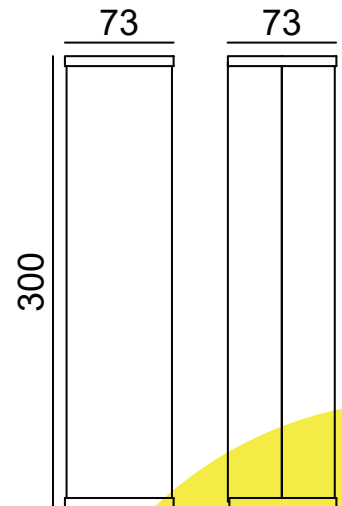

WALL LAMP OUTDOOR LIGHT

TECHNICAL SHEET

KL-W302

KEYLIGHT

SPAIN

PRODUCTOS DE ILUMINACION

FEATURES

- 220-240V
- CE ROHS Certified
- Aluminum die-casting body
- PC Diffuser
- 3-years warranty

SPECIFICATIONS

Product Code	KL-W302
Power	12W
Input	220-240V
Luminous flux	700 lm
Color Temperature	2700k-6500k
Beam Angle	120°
Power factor	≥0.9
CRI	80
Finishing Colors	White/Silver Grey/Dark Grey/Black
LED Type	SMD
IP Rating	IP54 Class 1
Size	73mm*300mm*73mm
Warranty	3 years